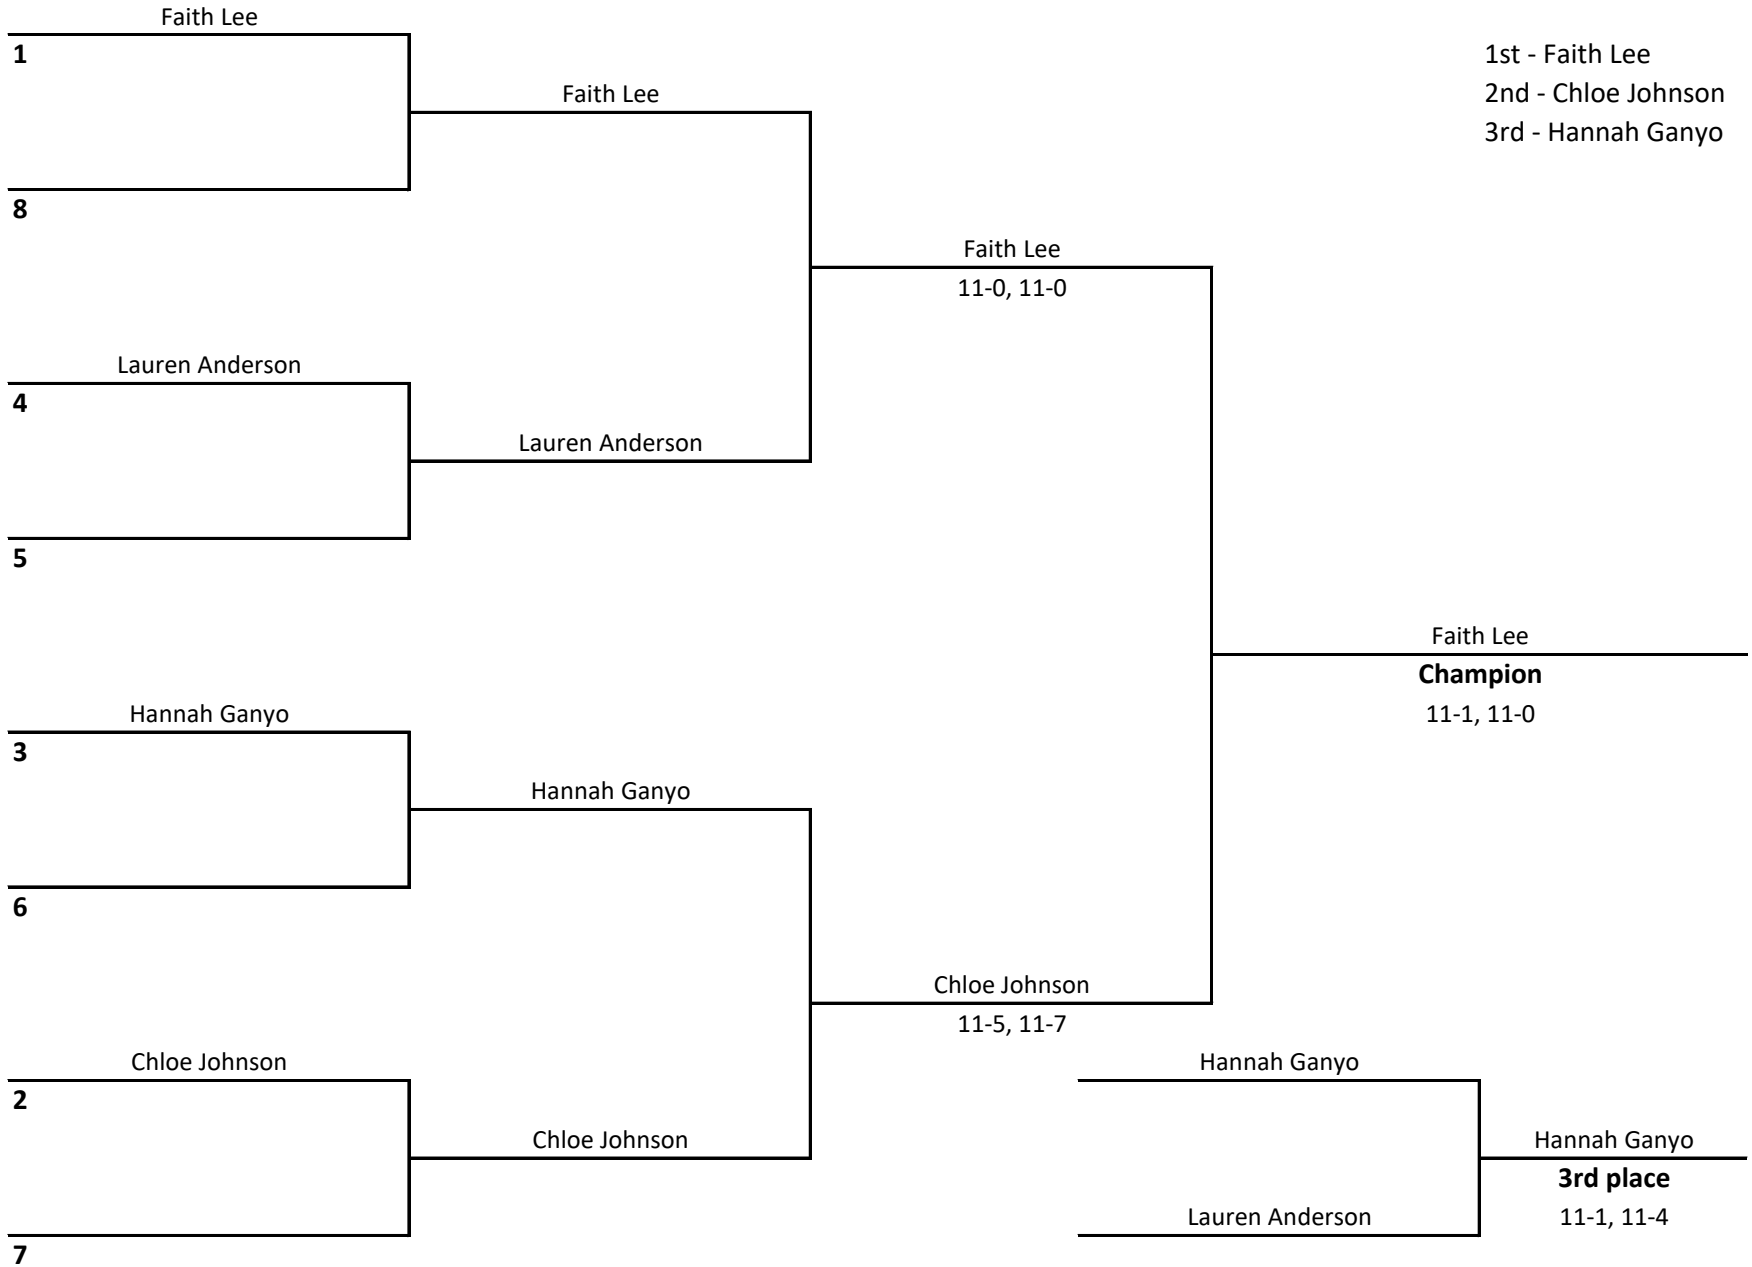

Women's 00 - 34

Teams		Y. Detrick	J. Maltby	L. Hall	S. Joselyn	W	L	D	Final
1	Faith Lee		11	11	11				
2	Hannah Ganyo	0		1	11				
3	Lauren Anderson	1	4		0				
4	Chloe Johnson	2	11	11					

Teams		Y. Detrick	J. Maltby	L. Hall	S. Joselyn	W	L	D	Final
1	Faith Lee		11	11	11	6	0	-	1
2	Hannah Ganyo	4		11	11	3	3	-	3
3	Lauren Anderson	0	7		3	0	6	-	4
4	Chloe Johnson	2	6	11		3	3	-	2

Women's 35+

Teams		Y. Detrick	J. Maltby	L. Hall	S. Joselyn	L. Pelletier		W	L	D	Final
1	Yulia Detrick		15	15	15	15		4	0	-	1
2	Jana Maltby	1		15	15	15		3	1	-	2
3	Luary Hall	3	2		15	10		1	3	-	4
4	Sandra Joselyn	0	8	9		5		0	4	-	5
5	Laura Pelletier	6	8	15	15			2	2	-	3

Women's 35+

Women's 00-34

Women's Grand Championship