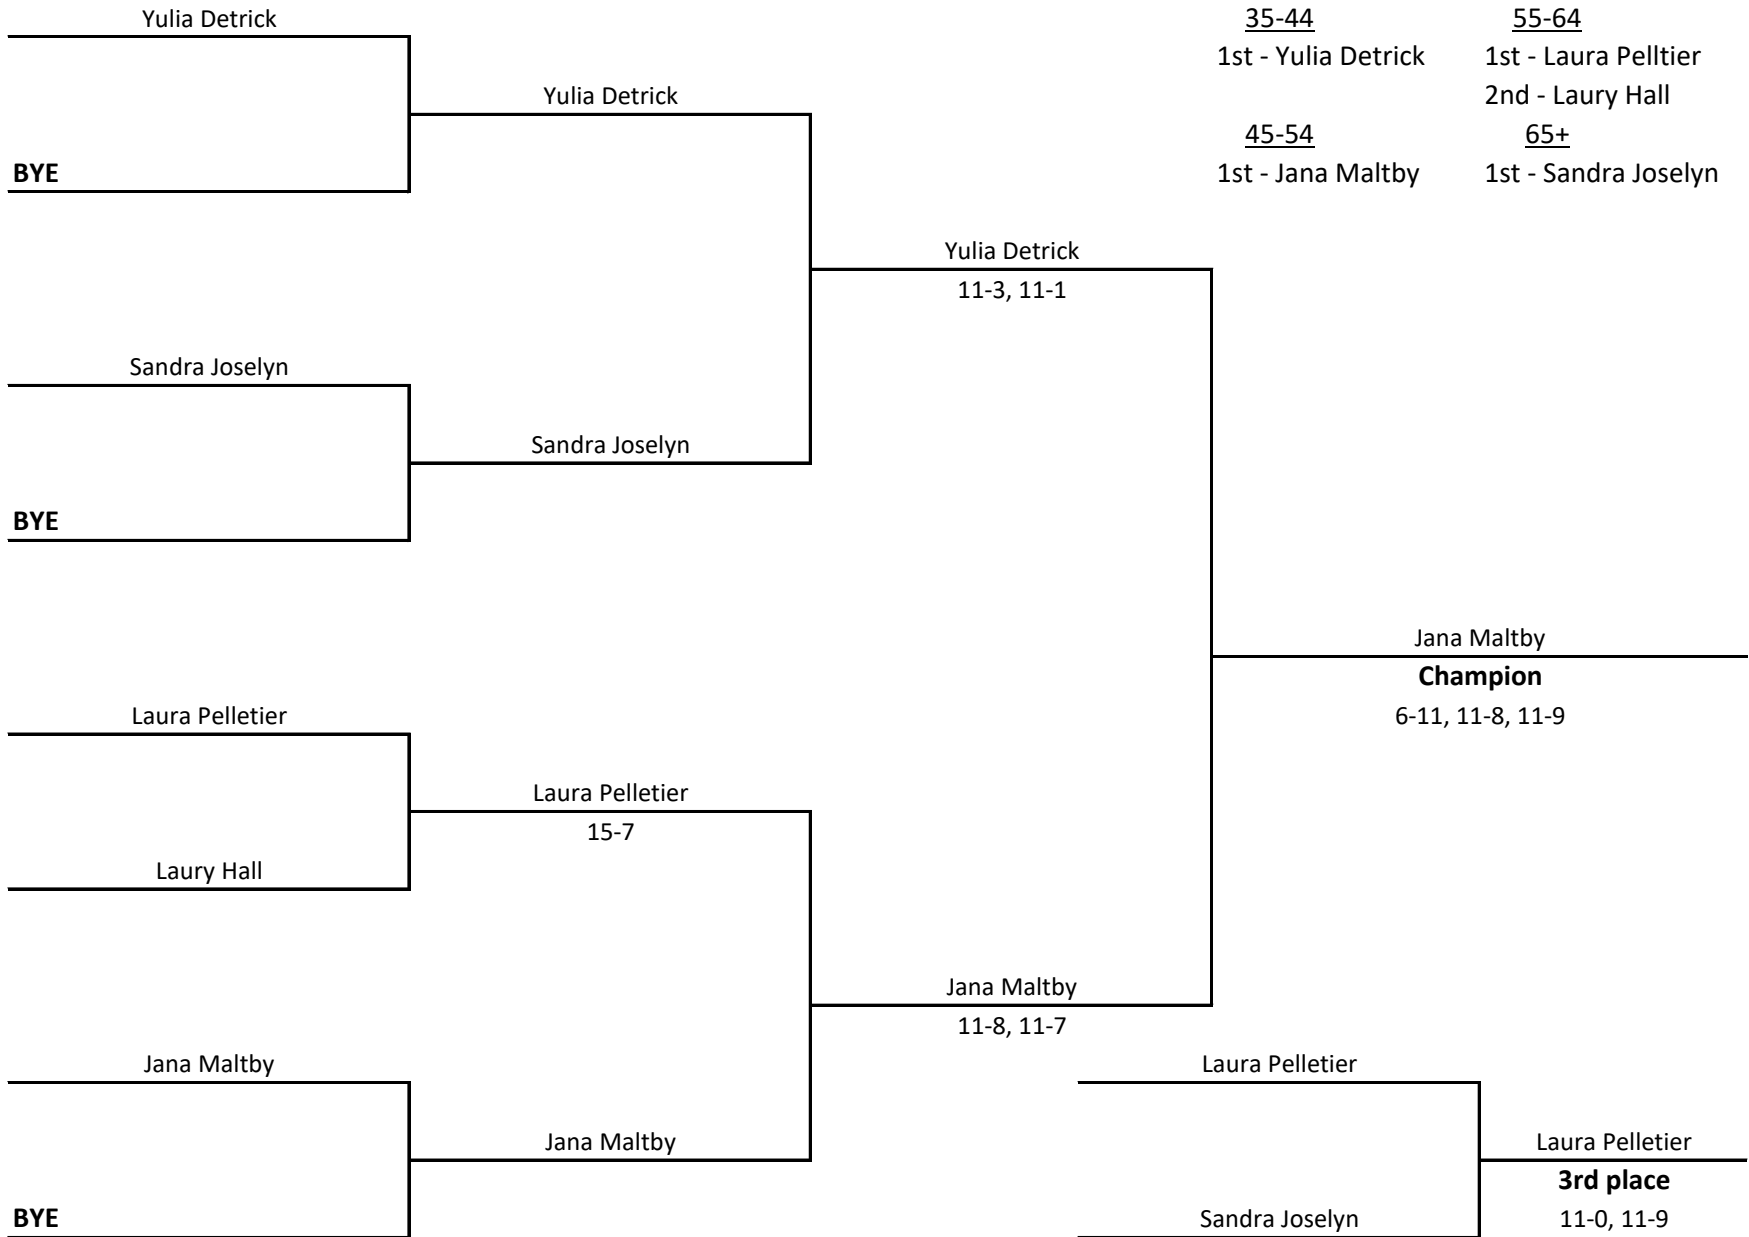

Women's 00 - 34

Teams		Y. Detrick	J. Maltby	L. Hall	S. Joselyn	W	L	D	Final
1	Faith Lee		11	11	11				
2	Hannah Ganyo	0		1	11				
3	Lauren Anderson	1	4		0				
4	Chloe Johnson	2	11	11					

Teams		Y. Detrick	J. Maltby	L. Hall	S. Joselyn	W	L	D	Final
1	Faith Lee		11	11	11	6	0	-	1
2	Hannah Ganyo	4		11	11	3	3	-	3
3	Lauren Anderson	0	7		3	0	6	-	4
4	Chloe Johnson	2	6	11		3	3	-	2

Women's 35+

Women's 00-34

Women's Grand Championship