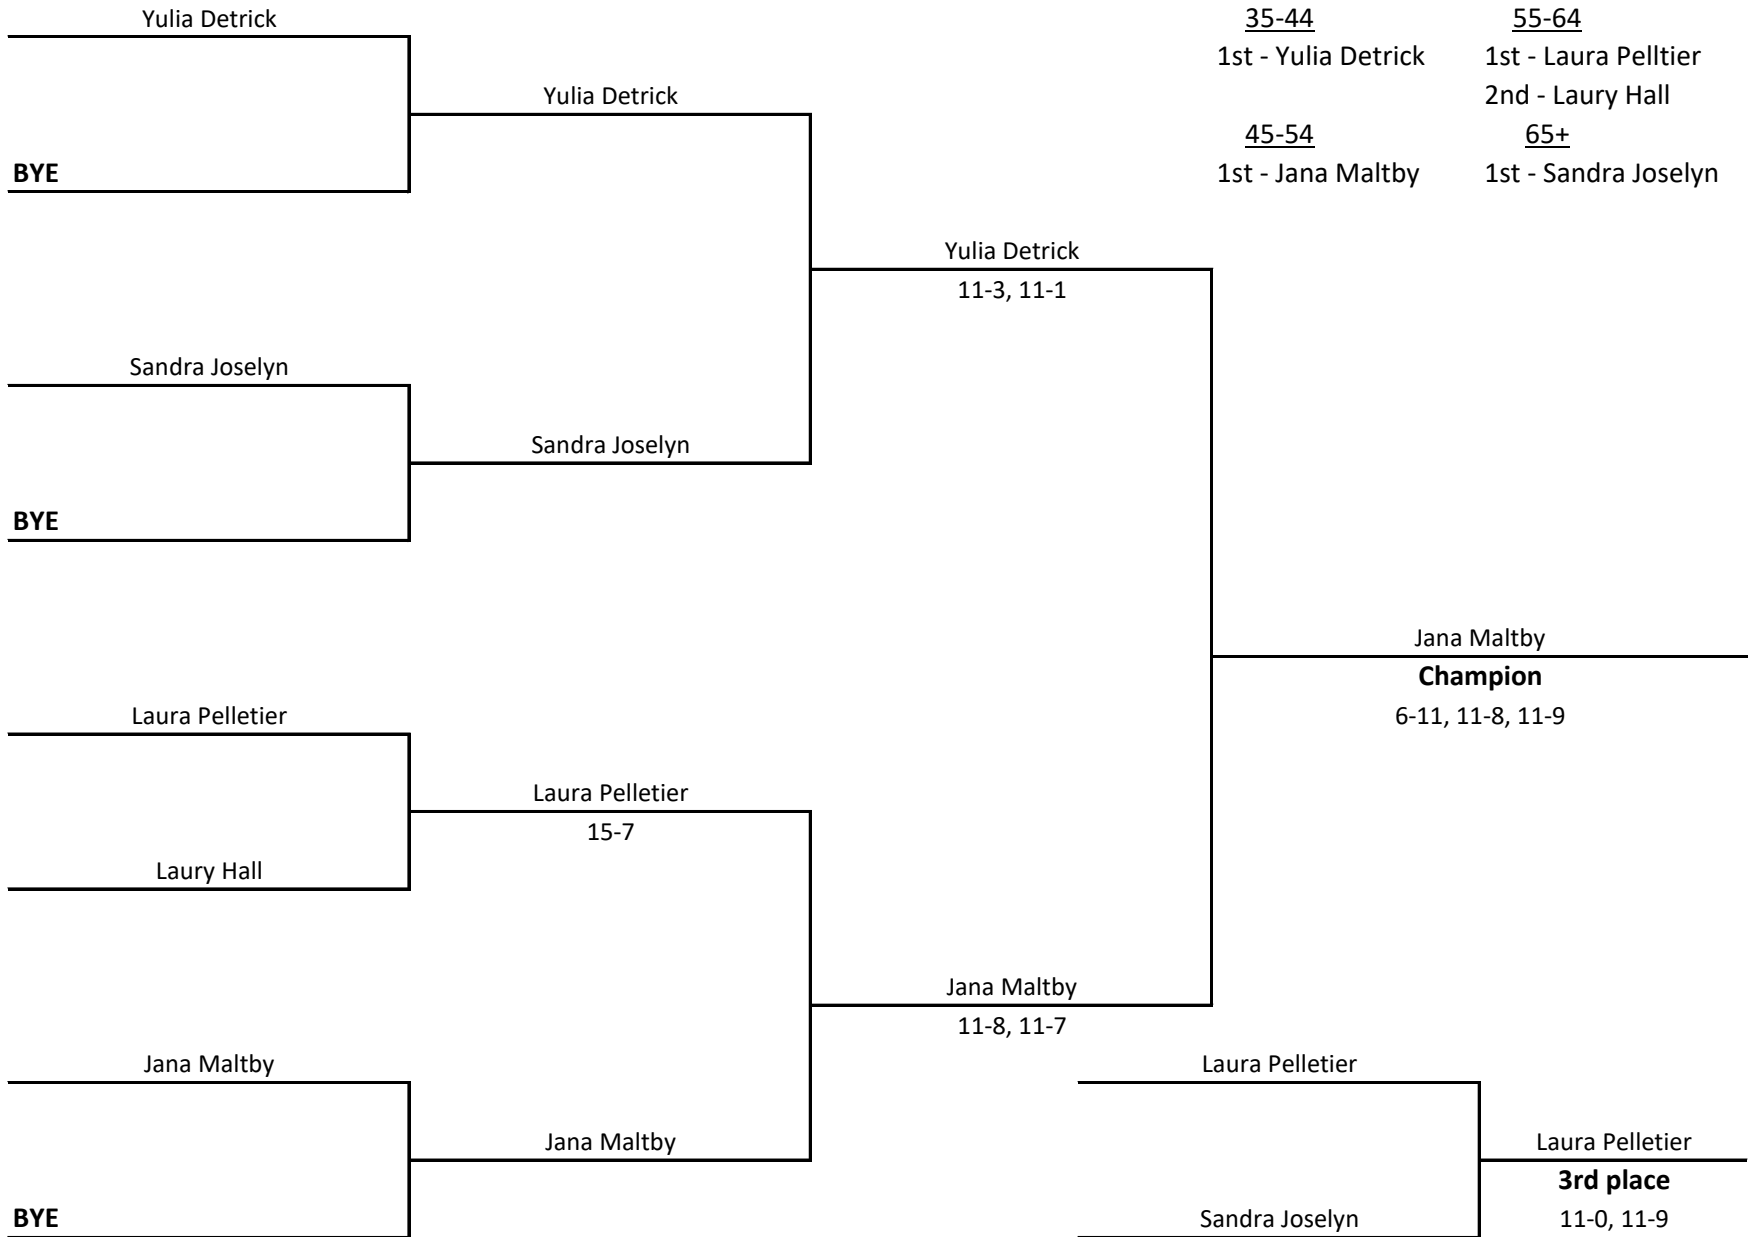

Women's 35+

35-44
1st - Yulia Detrick

55-64
1st - Laura Pelletier
2nd - Laury Hall

45-54
1st - Jana Maltby

65+
1st - Sandra Joselyn

Women's 00-34